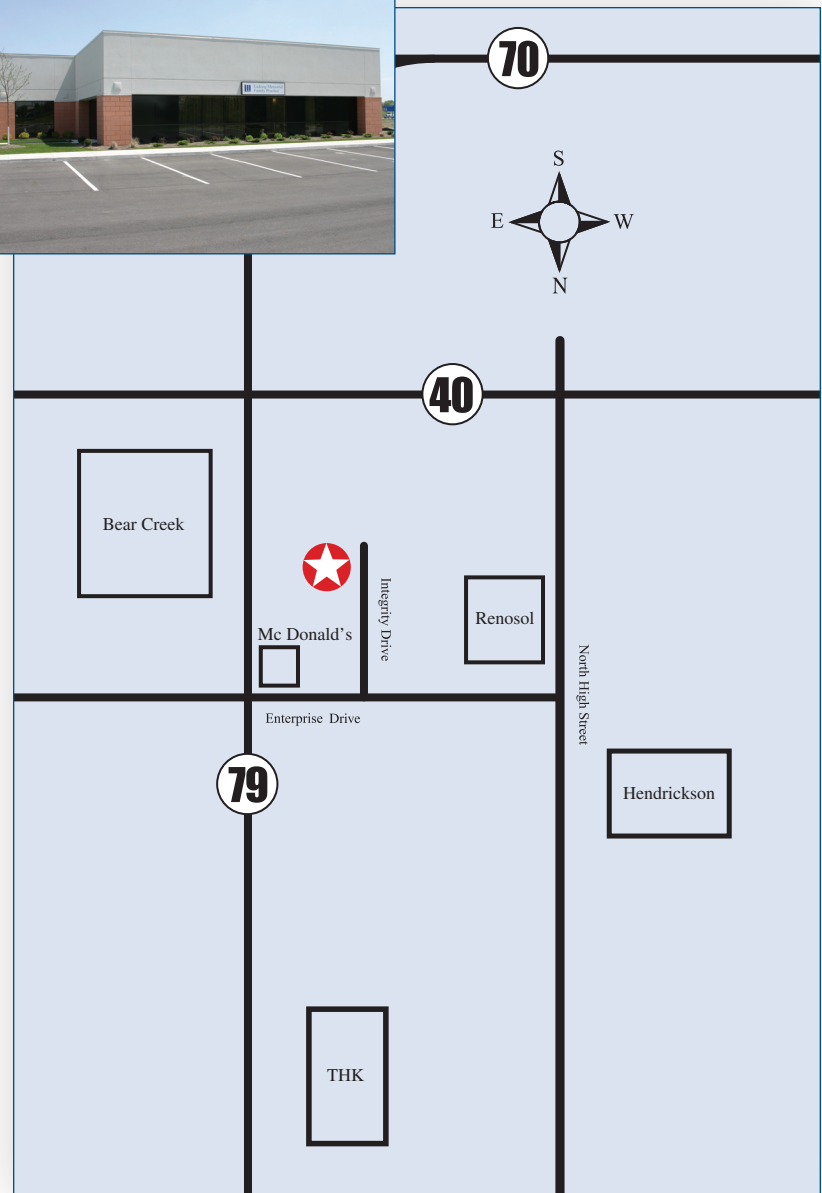

Directions to 96-H Integrity Drive, Hebron

From Columbus

- Take I-70 East toward Wheeling
- Exit onto State Route (SR) 79 North/Hebron Road toward Hebron
- Turn left onto Enterprise Drive
- Turn left onto Integrity Drive

From Cleveland

- Take I-71 South toward Columbus
- Exit onto I-70 East via Exit 107 on the left toward Wheeling
- Exit onto State Route (SR) 79 North/Hebron Road toward Hebron
- Turn left onto Enterprise Drive
- Turn left onto Integrity Drive

From Akron/Canton

- Take I-77 South toward Marietta
- Exit onto I-70 West on exit 44B toward Columbus
- Exit onto State Route (SR) 79 North/Hebron Road toward Hebron
- Turn left onto Enterprise Drive
- Turn left onto Integrity Drive

From Zanesville

- Take I-70 West
- Exit onto 79 North/Hebron Road toward Hebron
- Turn left onto Enterprise Drive
- Turn left onto Integrity Drive

From Lancaster

- Take State Route (SR) 37 North
- Take I-70 East
- Exit onto SR 79 North/Hebron Road toward Hebron
- Turn left onto Enterprise Drive
- Turn left onto Integrity Drive

From Cincinnati

- Take I-71 North toward Columbus
- Exit onto I-270 East toward Wheeling on exit 101
- Exit onto I-70 East toward Wheeling
- Exit onto State Route (SR) 79 North/Hebron Road toward Hebron
- Turn left onto Enterprise Drive
- Turn left onto Integrity Drive

Licking Memorial Family Practice — Hebron

Licking Memorial
Health Professionals